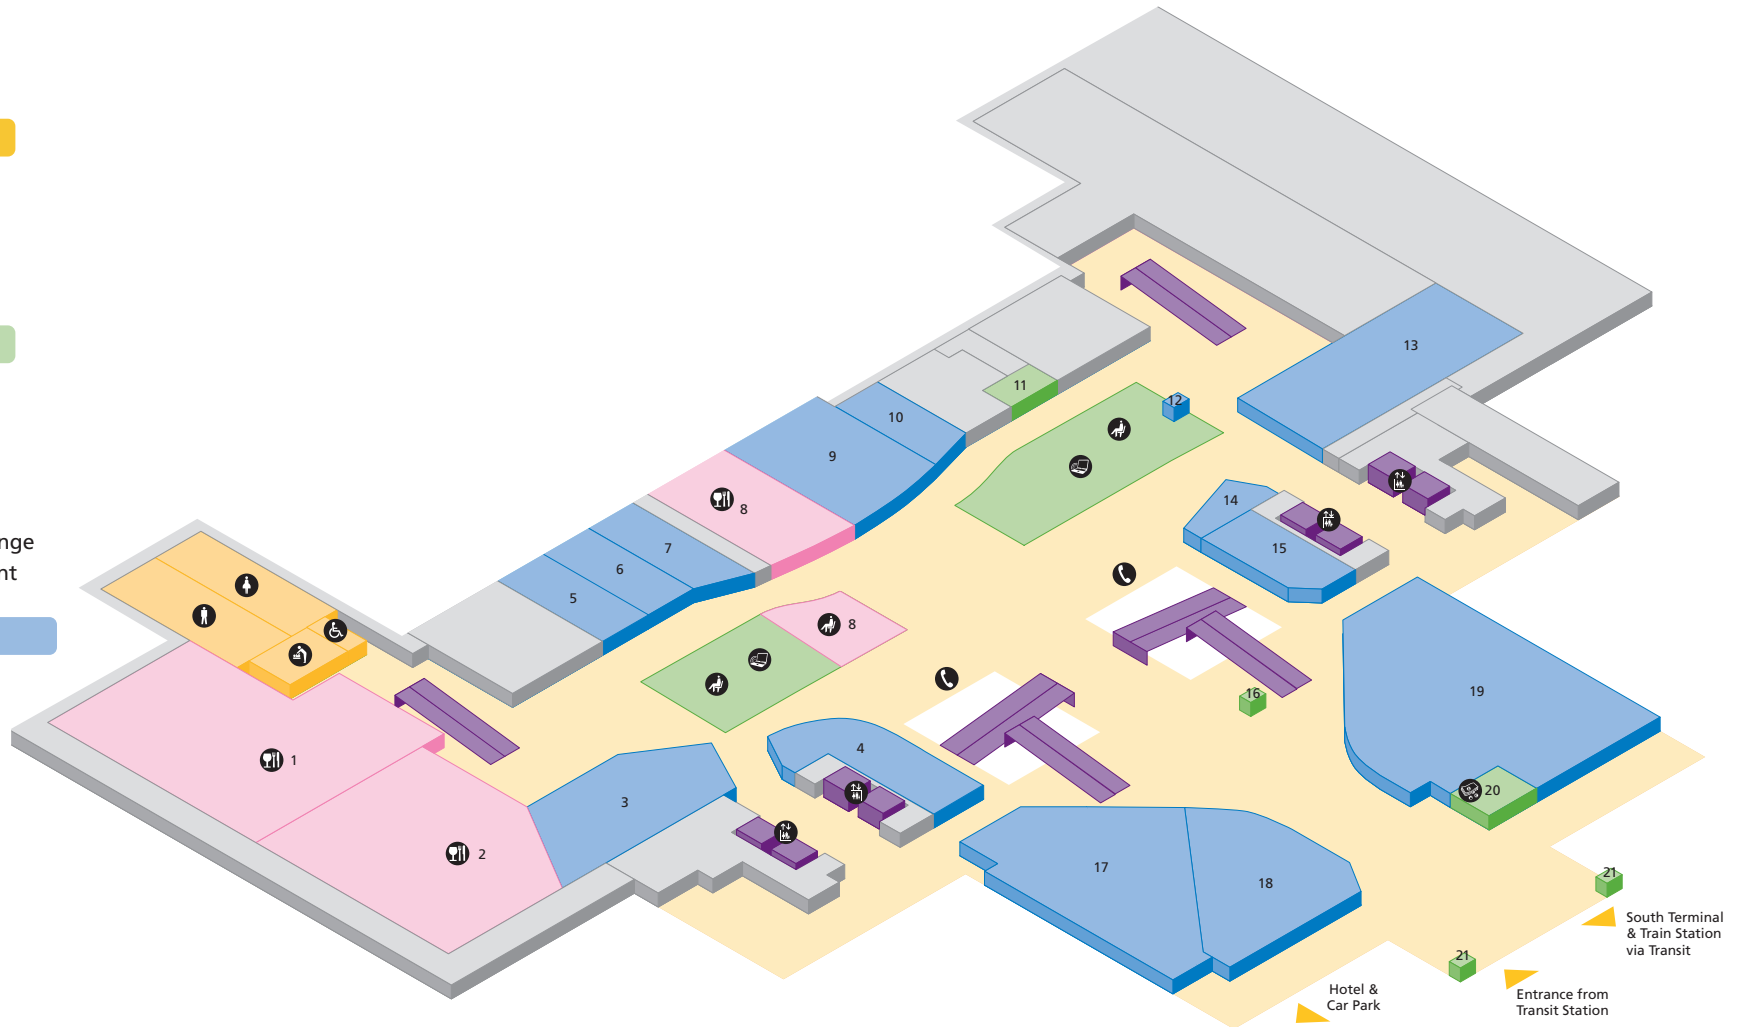

North Terminal - International departure lounge, lower level

- Public areas
- Passenger areas
- Lift

Amenities

- Accessible toilet
- Toilet men
- Toilet women

Services

- Accessible toilet
- Bureau de change
- Information
- Public telephone
- Toilet men
- Toilet women
- Wireless hotspot
- 19 Moneycorp Bureau de Change with Cash Point
- 20 Shopping Information
- 27 Flight information/ Special Assistance
- 28 Special Assistance seating
- 31 Travelex Bureau de Change with Cash Point

North Terminal - The Avenue

- Public areas
- Passenger areas
- Lift

Amenities

- Accessible toilet
- Babycare
- Toilet men
- Toilet women

Services

- Bureau de change
- Public telephone
- Wireless hotspot
- 11 Cash machines
- 16 Photo booth
- 20 Moneycorp Bureau de Change
- 21 Special Assistance help point

Shops & Food and Drink

- 1 Joe's Kitchen
- 2 Globe Freehouse
- 3 Excess baggage
- 4 La Senza
- 5 Sunglass Hut
- 6 Antler
- 7 Body Shop
- 8 Costa Coffee
- 9 Monsoon
- 10 Accessorize
- 12 Spectrum Internet
- 13 Game Grid
- 14 Rolling Luggage
- 15 Tie Rack
- 17 M&S Simply Food
- 18 Boots
- 19 WHSmith

North Terminal - International departure lounge, upper level

- Public areas
- Passenger areas
-  Lift

Amenities

-  Accessible toilet
-  Babycare
-  Toilet men
-  Toilet women

Services

-  Bureau de change
-  Public telephone
-  Restaurant/Café
-  Wireless hotspot
- 2 Moneycorp Bureau de Change and Cash Point